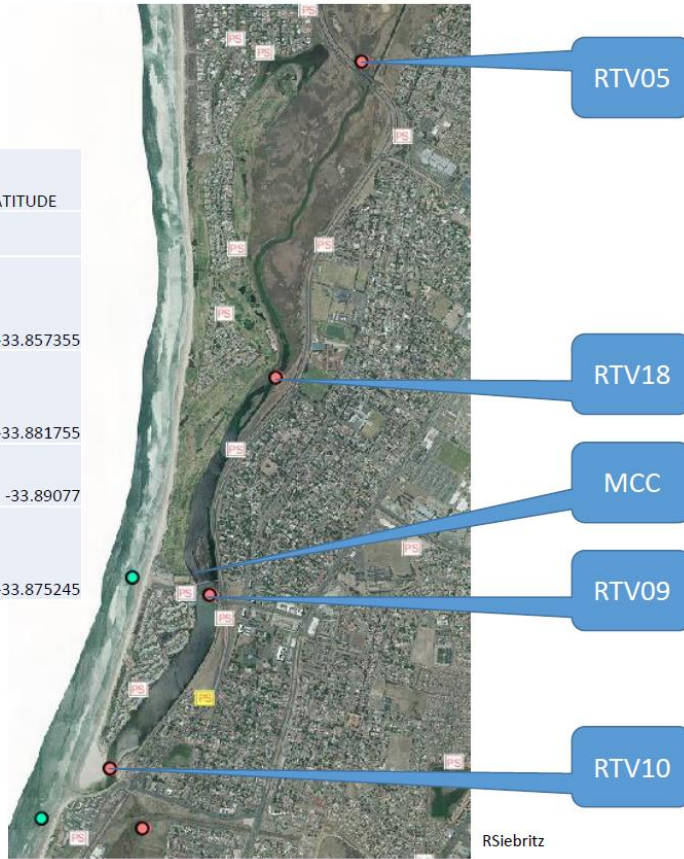

MILNERTON LAGOON WATER QUALITY

MILNERTON LAGOON SAMPLING POINTS (Diep River)

NAME	DESCRIPTION	LONGITUDE	LATITUDE
MCC	Milnerton Canoe Club (Diep River)		
RTV05	Diep River at Otto du Plessis Drive bridge	18.498315	-33.857355
RTV09	Diep River estuary at woodbridge island (Loxton Road)	18.489618	-33.881755
RTV10	Diep River estuary at mouth. (Near Wang Thai)	18.485103	-33.89077
RTV18	Diep River estuary opposite Broad Way (North of the island)	18.491895	-33.875245